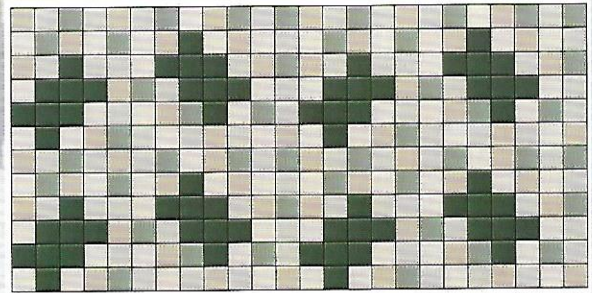

Stepping Stones

Ebony, Dk. Gray, Mocha, Innocent Blush