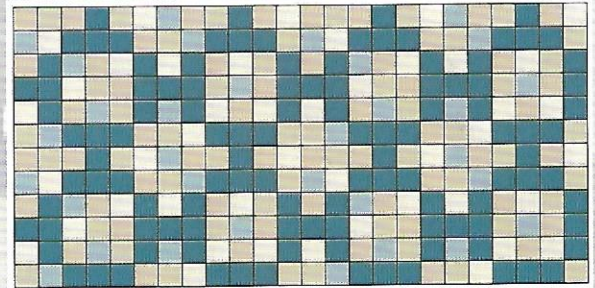

# RichBlend Patterns™

2" x 2" Tiles Mounted in 12" x 24" Sheets (4 Sheets Shown)

## Diagonals

Juniper, Dk. Green, Cypress, Mexican Sand, Fawn, Doe, Almond

## Stepping Stones

Ebony, Dk. Gray, Mocha, Innocent Blush

## Stars

Ebony, Brownstone Range, Buffstone Range, Doe, Almond

Photo Features (Stars)

Any RichBlend Pattern Available In Any Color-Combination (See Color Pallet)