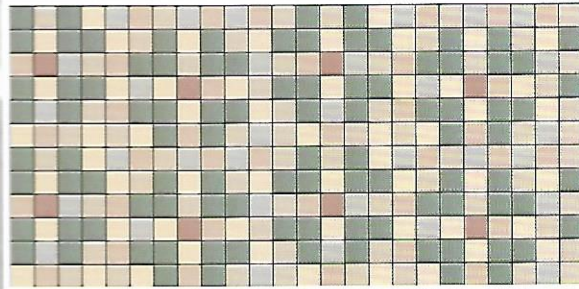

# RichBlend Patterns™

2" x 2" Tiles Mounted in 12" x 24" Sheets (4 Sheets Shown)

## Diagonals

Juniper, Dk. Green, Cypress, Mexican Sand, Fawn, Doe, Almond

## Patchwork

Ebony, Dk. Gray, Cinnamon Range, Terra Rosata, Mocha

## Stars

Ebony, Brownstone Range, Buffstone Range, Doe, Almond

Photo Features (Stars)

Any RichBlend Pattern Available In Any Color-Combination (See Color Pallet)