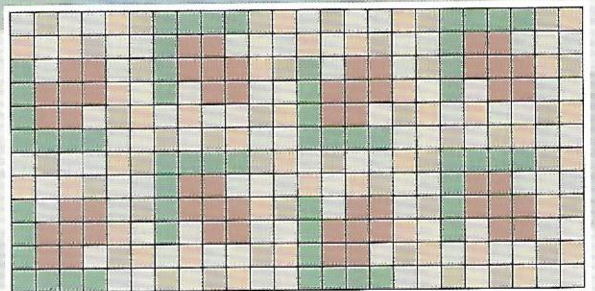

## Flowers

Dk. Gray, Lt. Gray, Terra Rosata, Corallin, Peach Cream, Fawn

## Stepping Stones

Ebony, Dk. Gray, Mocha, Innocent Blush

## Connections

Cobalt Blue, Bombay, Doe, Almond, Porcelain

## Patchwork

Ebony, Dk. Gray, Cinnamon Range, Terra Rosata, Mocha