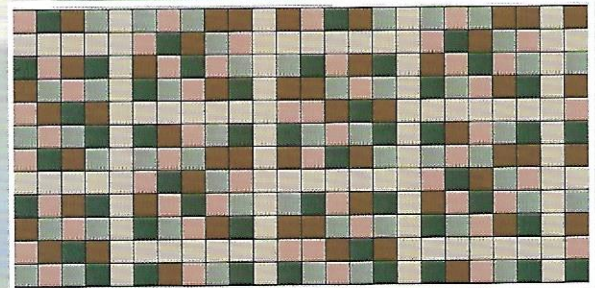

Patchwork

Ebony, Dk. Gray, Cinnamon Range, Terra Rosata, Mocha