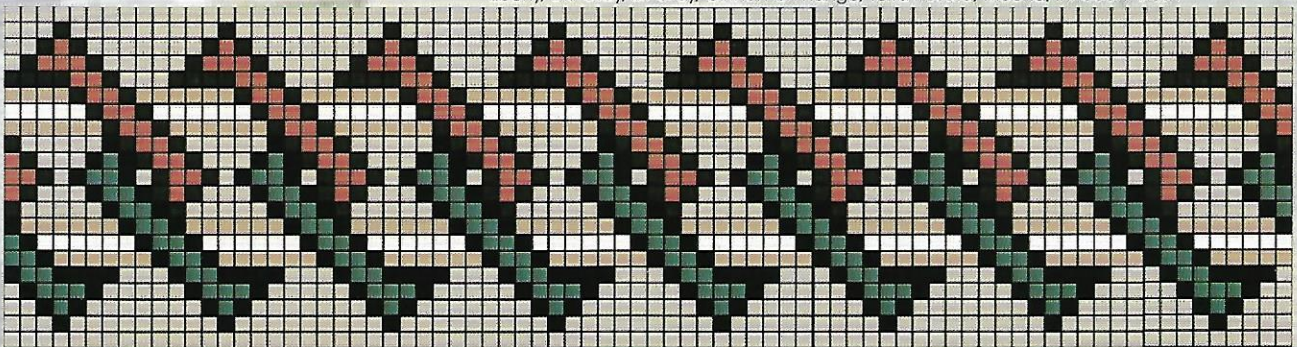

Art Mosaics™

More Micro-Mosaic™ Borders in 1/2" x 1/2" Tile
(Also Available in 1" x 1" and 2" x 2" Tile)

Wings 8" x 24"

Cinnamon Range, Terra Rosata, Corallin, Bayberry, Silver Sage, Mocha, Innocent Blush

Diamond Links 12" x 24"

Ebony, Dk. Gray, Lt. Gray, Cinnamon Range, Terra Rosata, Mocha, Innocent Blush

Reflections 12" x 24"

Bombay, Bayberry, Silver Sage, Terra Rosata, Corallin, Mexican Sand, Honey

Leaves 12" x 24"

Juniper, Cypress, Cinnamon Range, Terra Rosata, Corallin, Mexican Sand, Honey, Canvas

Custom Design Your Own Border (Design Tools www.3Score.com)