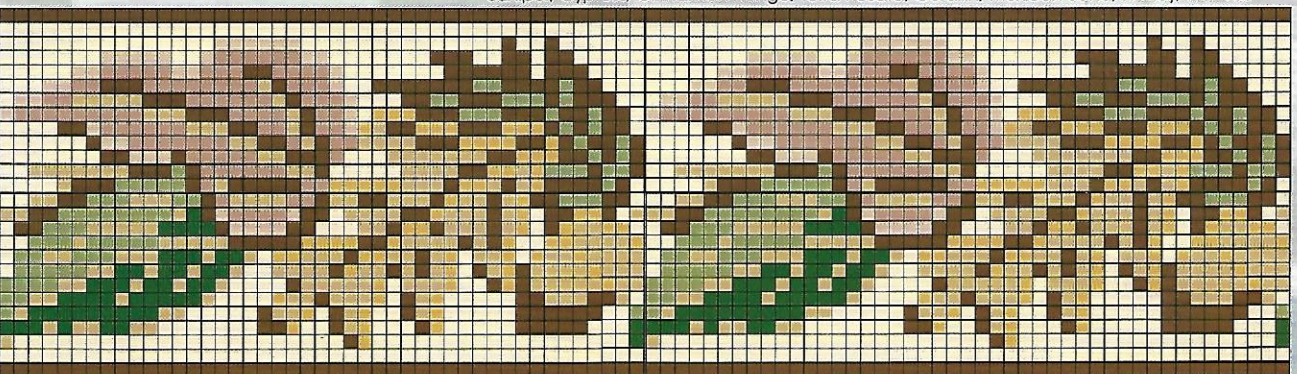

Art Mosaics™

More Micro-Mosaic™ Borders in 1/2" x 1/2" Tile
(Also Available in 1" x 1" and 2" x 2" Tile)

Wings 8" x 24"

Cinnamon Range, Terra Rosata, Corallin, Bayberry, Silver Sage, Mocha, Innocent Blush

Diamond Links 12" x 24"

Ebony, Dk. Gray, Lt. Gray, Cinnamon Range, Terra Rosata, Mocha, Innocent Blush

Reflections 12" x 24"

Bombay, Bayberry, Silver Sage, Terra Rosata, Corallin, Mexican Sand, Honey

Leaves 12" x 24"

Juniper, Cypress, Cinnamon Range, Terra Rosata, Corallin, Mexican Sand, Honey, Canvas

Custom Design Your Own Border (Design Tools www.3Score.com)