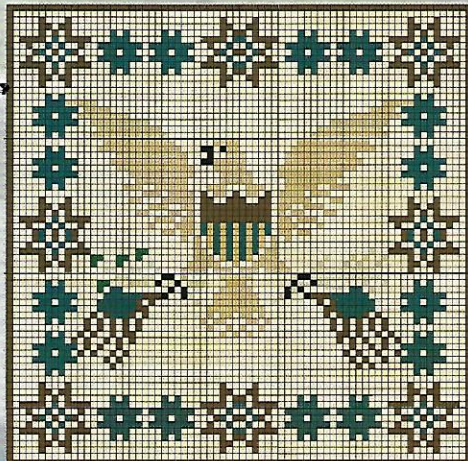

# Art Mosaics™

Micro-Mosaic™ Murals (1/2" x 1/2" Tile)

Rooster

Cottage

Eagle

Any Mural, Medallion, Rug Design, or Border  
Can Easily Be Custom-Crafted in Your Color Choices