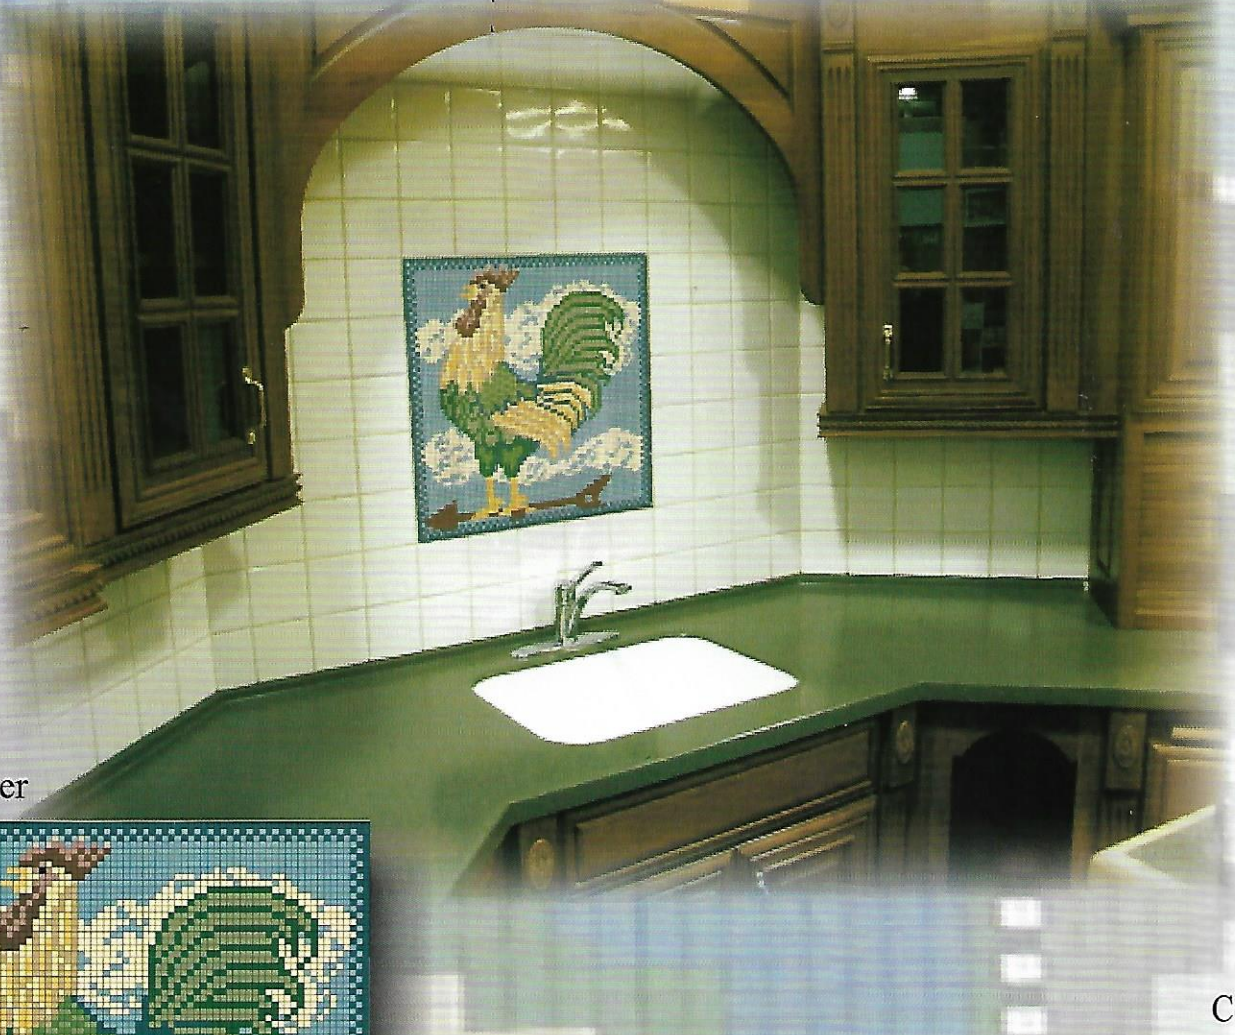

# Art Mosaics™

Micro-Mosaic™ Murals (1/2" x 1/2" Tile)

Rooster

Cottage

Eagle

Any Mural, Medallion, Rug Design, or Border  
Can Easily Be Custom-Crafted in Your Color Choices